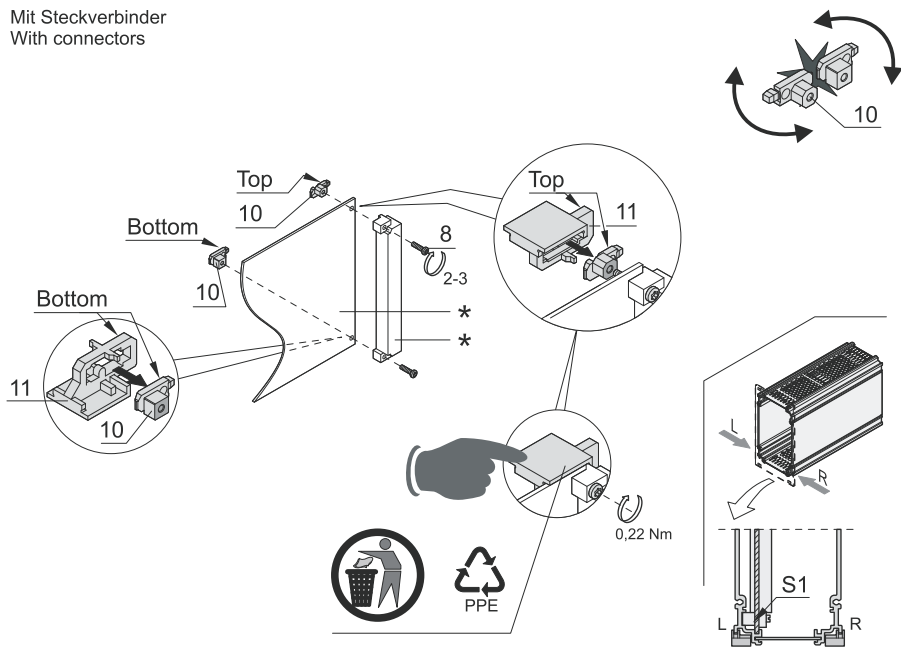

S1 Mit Steckverbinder With connectors