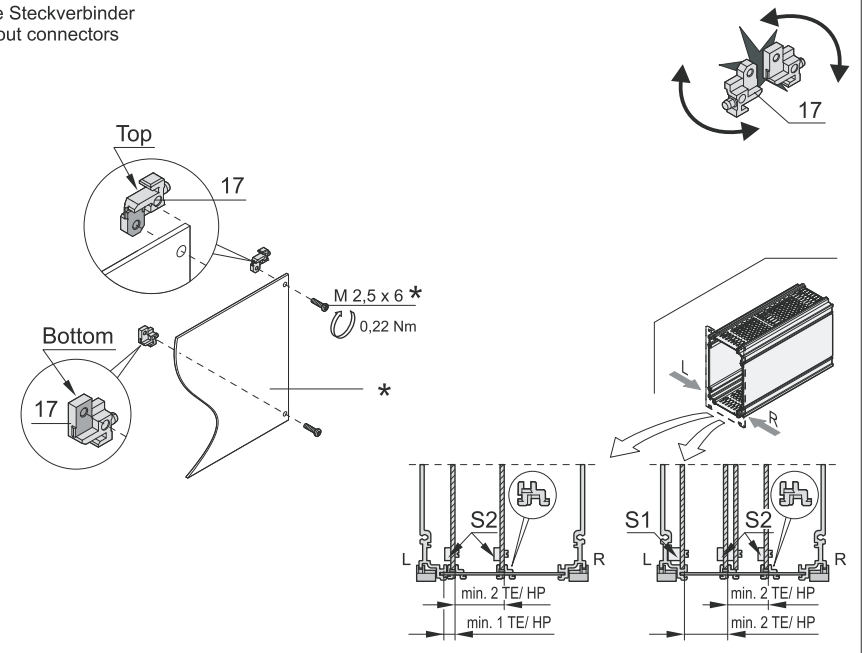

S2 Ohne Steckverbinder Without connectors